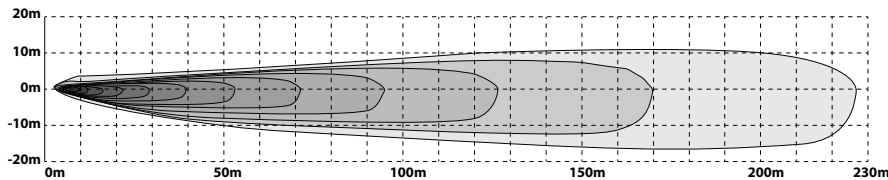

LSL500

9 335962 102365

Fitting Instructions
Magnetic or Fixed
Mounting

All enquiries P: (03) 9466 7075 E: led@ledtech.com.au, www.ledautolamps.com

All efforts are made to ensure all information is correct and up to date, it can be subject to change without notice. All measurements are in millimeters (mm) and are not to scale.

© All LED Technologies designs are registered throughout the world. - Current as of 24/03/2020