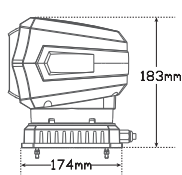

High Powered Search Light

Function Search Lamp 60 Watts
Size 192mm x 183mm x 174mm
Voltage Multivolt 10-30V
LED Qty 6 x 10 Watt
Lumen 3092 Effective
Colour Temp 6000K
Cable 3m with 12 Volt Plug

Draw
@13.8V High 3.04A
@28V High 1.46A
Lens Polycarbonate
Base/Housing Polycarbonate
LED Housing Cast Aluminium

Approvals **Function**
ECE R10 EMC

50M RANGE
BLUETOOTH
Remote

SMART
PHONE
Connect

Part Number
LSL500 - Box

LSL500

9 335962 102365

Fitting Instructions
 Magnetic or Fixed
 Mounting

All enquiries P: (03) 9466 7075 E: led@ledtech.com.au, www.ledautolamps.com

All efforts are made to ensure all information is correct and up to date, it can be subject to change without notice. All measurements are in millimeters (mm) and are not to scale.

© All LED Technologies designs are registered throughout the world. - Current as of 24/03/2020